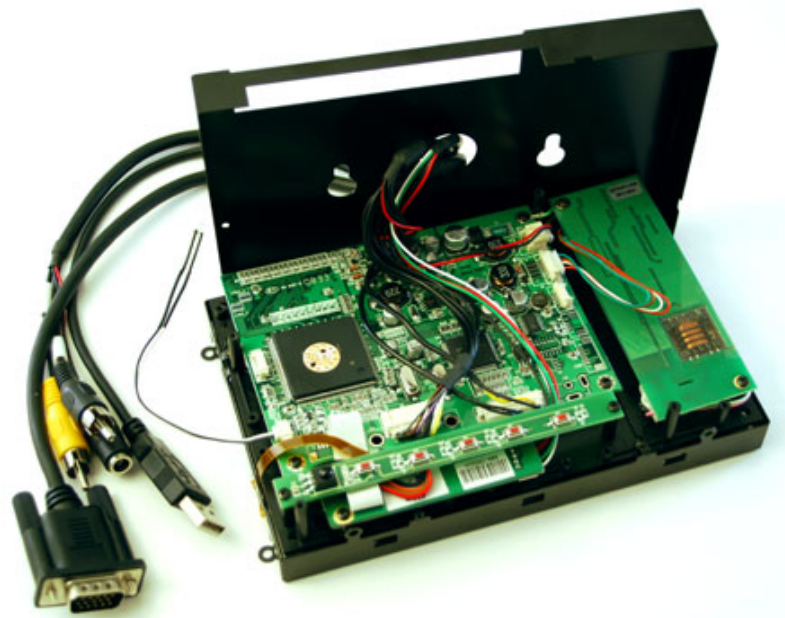

249.00 EUR  
incl. 19% VAT, plus [shipping](#)

- Open-Frame !
- Auto Power On !
- Auto-Dimmer !

CARTFT.COM

**Support:**  [Dimensions](#) | [800x480 Driver \(Windows 7\)](#)

**New :** LED-Backlight-Technology, with optimized color saturation enabling particular high and shining display. The scale of displayable color nuances is increased by 45% because of the new technology. Conventional LCDs are based on CCFL backlight, which can display approx. 72% of the standard color scale of NTSC (National Television Systems Committee). With LED-Backlight-Technology 104% of the NTSC-color scale can be displayed. This results in displaying in a highly realistic manner.

With the new Open-Frame TFT display-series from CarTFT you get back control : The ruggedized metal frame enables you a stable installation. The single modules (Mainboard, Touchscreen controller, Power inverter and button-frame) can be screwed off from the rear side and being positionated elsewhere. This way you can install the connector cables more easier and the display thickness shrinks also.

<b>Spezifications</b>	
Screen size	7" digital
Aspect Ratio	16:9 wide TFT screen
Dot Resolution	2400x480= 1,152,000 dots
Physical Resolution	800x480
Supported Resolutions	640x480-1024x768
Color configuration	RGB stripe
Brightness	500 nits
Contrast	500:1
Operating temperature	-30°C to 85°C
Power input	DC 9-30V
Power consumption	max. 8W

<i>Video system</i>	2x Video inputs (PAL/NTSC) 1x VGA input
<i>Dimensions</i>	167 x 105.5 x 32.1 mm Display : 155 x 88 mm
<i>Video input signal</i>	1.0Vp-p, composite video
<i>Features</i>	Full function OSD control (english) Auto-Dimmer Auto Power On/Off Autodimmer
<i>What is included ?</i>	- 7" VGA Open-Frame Touchscreen TFT with Video-support
	- Power Adapter f. EU 230V
	- Cigarette Lighter Adapter
	- Touchscreen Driver-CD
	- Manual